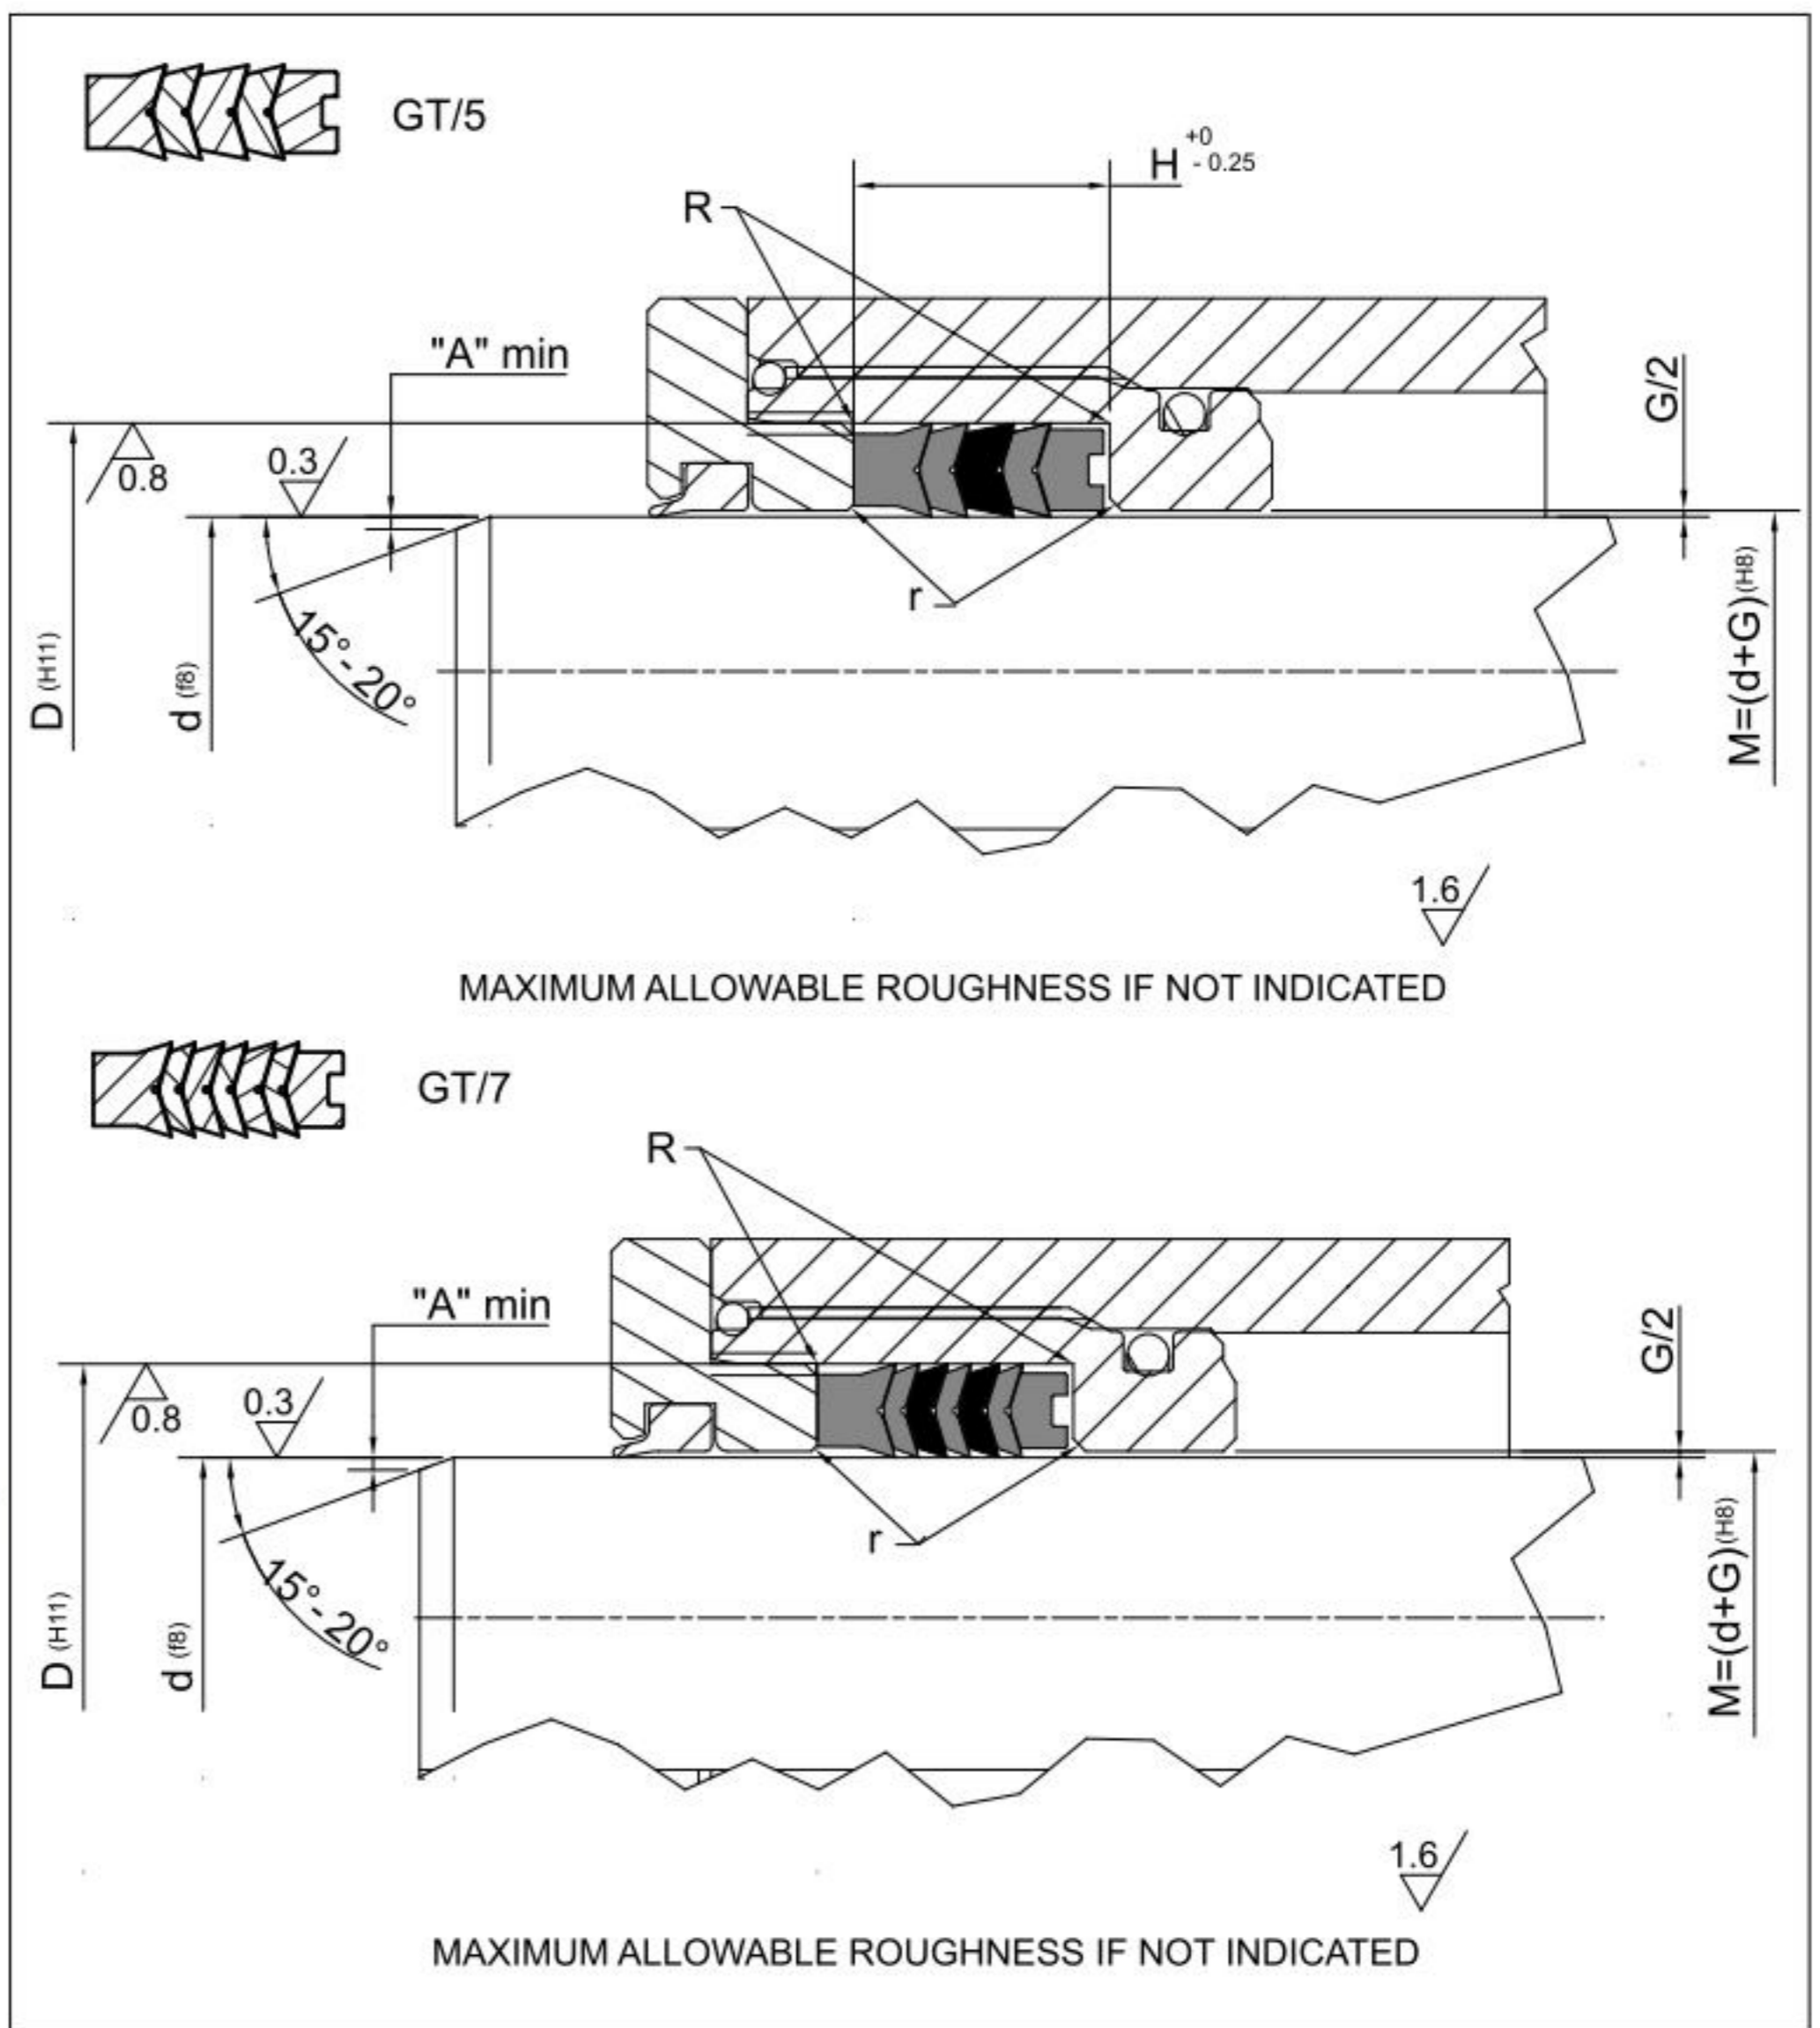

GT/5 GT/7

**Guarnizioni per STELO
ROD seals**

TECNOTEX

Versione standard	Standard version
Base TPE V-Ring NBR + V-Ring Gommatela Anello di testa POM	Base Ring TPE V-Ring NBR + V-Ring NBR/Cotton Fabric Header Ring POM
Versioni Alternative	Alternative Versions
GT FKM GT Base Al GT Tutta Tela	GT FKM GT Base Ring Al All Cotton Fabric GT
Pressione fino a / Pressure up to	
40 MPa GT	60 MPa GT/Al
Velocità fino a / Speed up to	
0.5 m/s	
Temperatura / Temperature	
-30°C +110°C	-20°C +200°C FKM
Applicazioni	Applications
Presse Siderurgia Acciairie Cesoie Idrauliche	Presses Steel Mills Continuous Casting Scrape Shears

GT/5 • GT/7

30÷39

Rod Seal design guidelines

	0mm < d ≤ 50mm	50mm < d ≥ 150mm
R	max 0.40 mm	max 0.80 mm
r	remove sharp edges	
A	1 mm	2 mm

Operating pressure to determinate Maximum Gap Allowance: G/2

G	Profile Dimension	> 16 MPa	> 26 MPa	> 32 MPa	> 40 MPa
	≤ 5		0.50 mm	0.40 mm	0.35 mm
> 5.0 – 7.5		0.55 mm	0.45 mm	0.40 mm	0.35 mm
> 7.5 – 12.5		0.60 mm	0.50 mm	0.45 mm	0.40 mm
15		0.65 mm	0.55 mm	0.45 mm	0.40 mm